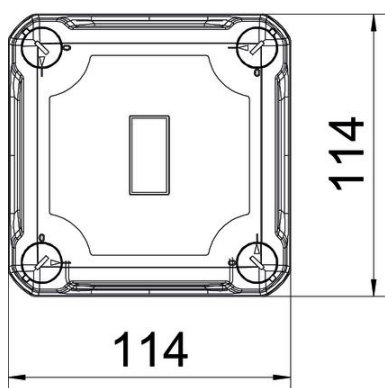

### Master data

Item number	2005458
Description 1	Empty Enclosure
Manufacturer	OBO
Dimension	114x114x78
Colour	Light grey; RAL 7035
Material	Polycarbonate
Smallest sales unit	1
Unit of quantity	Piece
Weight	26.3 kg
Weight unit	kg/100 pc.

### Dimensions

Length	114 mm
Width	114 mm
Height	78 mm

### Technical data

Extension option	no
Cover fastening	Screwed
Shape	Square
Suitable for outdoor use	yes
Clear internal dimensions	102x102x60 mm
with lid	yes
Mounting type	Surface-mounted
Protection rating	IP67
Protection rating IK code	IK09
Protection class	II
Permitted temperature range, max.	60 °C
Permitted temperature range, min.	-5 °C
Weatherproof	yes