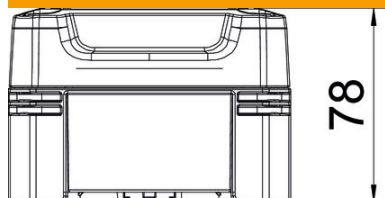

### Master data

Item number	2005458
Description 1	Empty Enclosure
Manufacturer	OBO
Dimension	114x114x78
Colour	Light grey; RAL 7035
Material	Polycarbonate
Smallest sales unit	1
Unit of quantity	Piece
Weight	26.3 kg
Weight unit	kg/100 pc.

### Dimensions

Length	114 mm
Width	114 mm
Height	78 mm

### Technical data

Extension option	no
Cover fastening	Screwed
Shape	Square
Suitable for outdoor use	yes
Clear internal dimensions	102x102x60 mm
with lid	yes
Mounting type	Surface-mounted
Protection rating	IP67
Protection rating IK code	IK09
Protection class	II
Permitted temperature range, max.	60 °C
Permitted temperature range, min.	-5 °C
Weatherproof	yes