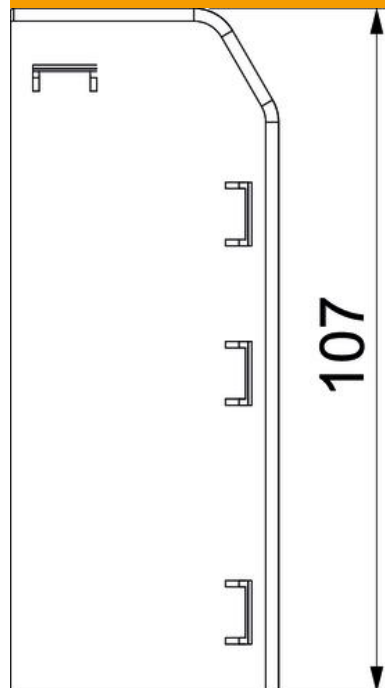

Technical data sheet

End piece Rauduo ESR40105

Item number: 6132285

End piece (right) as a fitting for the Rauduo trunking system.
For a clean end to the trunking system. For attaching to the trunking ends.

PVC Polyvinylchloride

Master data

Item number	6132285
Type	RD ESR40105 rws
Description 1	End piece right
Description 2	RAUDUO 40x105 right RAL9010
Manufacturer	OBO
Colour	Pure white; RAL 9010
Material	Polyvinylchloride
Smallest sales unit	10
Unit of quantity	Piece
Weight	1.75 kg
Weight unit	kg/100 pc.

Technical data sheet

End piece Rauduo ESR40105

Item number: 6132285

Dimensions

Length	19 mm
Width	106 mm
Height	42 mm

Technical data

Version for	Right
Decoration	Without
Cover sealing lip	Without
Halogen-free	no
With carpet strip	no
Pre-markings	no