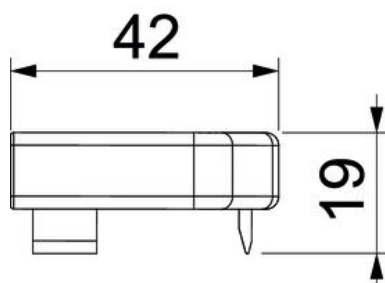

Technical data sheet

End piece Rauduo ESR40105

Item number: 6132285

End piece (right) as a fitting for the Rauduo trunking system.
For a clean end to the trunking system. For attaching to the trunking ends.

PVC Polyvinylchloride

Master data

Item number	6132285
Type	RD ESR40105 rws
Description 1	End piece right
Description 2	RAUDUO 40x105 right RAL9010
Manufacturer	OBO
Colour	Pure white; RAL 9010
Material	Polyvinylchloride
Smallest sales unit	10
Unit of quantity	Piece
Weight	1.75 kg
Weight unit	kg/100 pc.

Technical data sheet

End piece Rauduo ESR40105

Item number: 6132285

Dimensions

Length	19 mm
Width	106 mm
Height	42 mm

Technical data

Version for	Right
Decoration	Without
Cover sealing lip	Without
Halogen-free	no
With carpet strip	no
Pre-markings	no