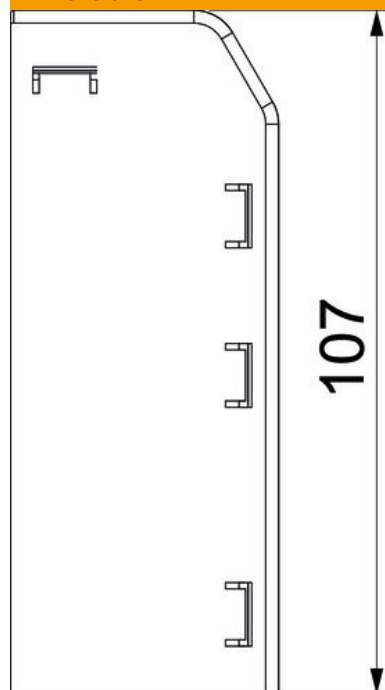

## End piece Rauduo ESR40105

Item number: 6132167

End piece (right) as a fitting for the Rauduo trunking system.  
For a clean end to the trunking system. For attaching to the trunking ends.

**PVC** Polyvinylchloride

### Master data

Item number	6132167
Type	RD ESR40105 cws
Description 1	End piece right
Description 2	RAUDUO 40x105 right 9001
Manufacturer	OBO
Colour	Cream; RAL 9001
Material	Polyvinylchloride
Smallest sales unit	10
Unit of quantity	Piece
Weight	1.75 kg
Weight unit	kg/100 pc.

## Dimensions

Length	19 mm
Width	106 mm
Height	42 mm