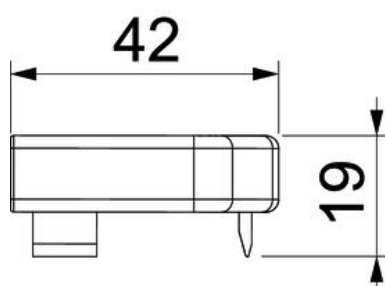

### Master data

Item number	6132167
Type	RD ESR40105 cws
Description 1	End piece right
Description 2	RAUDUO 40x105 right 9001
Manufacturer	OBO
Colour	Cream; RAL 9001
Material	Polyvinylchloride
Smallest sales unit	10
Unit of quantity	Piece
Weight	1.75 kg
Weight unit	kg/100 pc.

## Dimensions

Length	19 mm
Width	106 mm
Height	42 mm