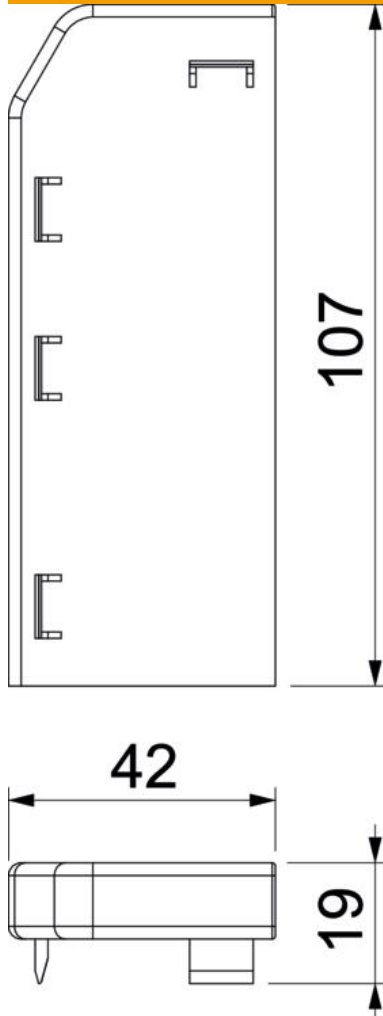

Technical data sheet

End piece Rauduo ESL40105

Item number: 6132169

End piece (left) as a fitting for the Rauduo trunking system.
For a clean end to the trunking system. For attaching to the trunking ends.

PVC Polyvinylchloride

Master data

Item number	6132169
Type	RD ESL40105 cws
Description 1	End piece left
Description 2	RAUDUO 40x105 left RAL9001
Manufacturer	OBO
Colour	Cream; RAL 9001
Material	Polyvinylchloride
Smallest sales unit	10
Unit of quantity	Piece
Weight	1.75 kg
Weight unit	kg/100 pc.

Technical data sheet

End piece Rauduo ESL40105

Item number: 6132169

Dimensions

Length	19 mm
Width	106 mm
Height	42 mm

Technical data

Version for	Left
Decoration	Without
Cover sealing lip	Without
Halogen-free	no
With carpet strip	no
Pre-markings	no