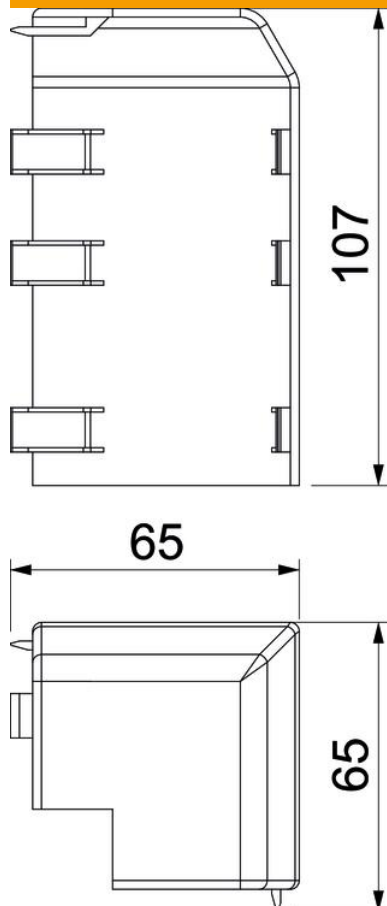

Technical data sheet

External corner Rauduo AE40105

Item number: 6132165

External corner as a fitting for changing the direction of the Rauduo trunking system.
Can be attached using moulded snap-in hooks.

PVC Polyvinylchloride

Master data

Item number	6132165
Type	RD AE40105 rws
Description 1	External corner
Description 2	RAUDUO 40x105 9010
Manufacturer	OBO
Colour	Pure white; RAL 9010
Material	Polyvinylchloride
Smallest sales unit	10
Unit of quantity	Piece
Weight	4.25 kg
Weight unit	kg/100 pc.

Technical data sheet

External corner Rauduo AE40105

Item number: 6132165

Dimensions

Length	107 mm
Height	75 mm

Technical data

Version for	Hood fitting
Decoration	Without
Cover sealing lip	Without
Halogen-free	no
With carpet strip	no
Angle range, min.	90 mm