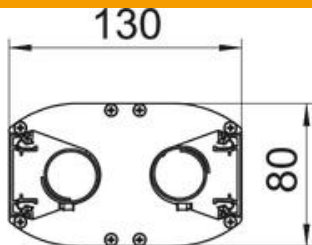

Technical data sheet

Service pole, type ISSDM45F

Item number: 6289976

ISS aluminium service pole with a 45 mm system opening.

Set consists of:

1 two-compartment pole with 2 flexible hoses to the ceiling

Total length of the aluminium profile: 2,300 mm

Alu Aluminium

EL Anodised

Master data

Item number	6289976
Type	ISSDM45FEL
Description 1	Service pole
Description 2	floor/ceiling
Manufacturer	OBO
Dimension	2300x80x130
Material	Aluminium
Surface	Anodised
Surface standard	
Smallest sales unit	1
Unit of quantity	Piece
Weight	871 kg
Weight unit	kg/100 pc.

Technical data sheet

Service pole, type ISSDM45F

Item number: 6289976

Dimensions

Length	2,300 mm
Width	80 mm
Height	130 mm

Technical data

Number of usable covers	2
Number of compartments	2 St.

Technical data sheet

Service pole, type ISSDM45F

Item number: 6289976

Technical data

Version for	Double-sided
Fastening type	Stand
Floor mounting	yes
Ceiling mounting	yes
Continuous profile	yes
Halogen-free	yes
Height compensation, max.	1500 mm
Height compensation, min.	0 mm
Cable entry	Top
Cover width	45 mm
Changes according to location	yes
Pole shape	Oval
Pole height, max.	3800 mm
Pole height, min.	2300 mm
Adjustable	yes
Pre-wired	no