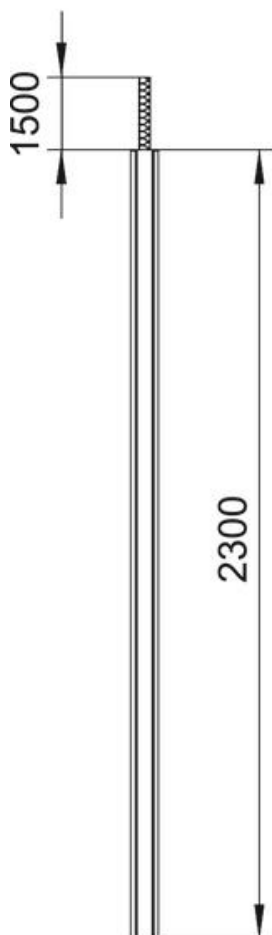

Technical data sheet

Service pole, type ISSDM45F

Item number: 6289976

ISS aluminium service pole with a 45 mm system opening.

Set consists of:

1 two-compartment pole with 2 flexible hoses to the ceiling

Total length of the aluminium profile: 2,300 mm

Alu Aluminium

EL Anodised

Master data

Item number	6289976
Type	ISSDM45FEL
Description 1	Service pole
Description 2	floor/ceiling
Manufacturer	OBO
Dimension	2300x80x130
Material	Aluminium
Surface	Anodised
Surface standard	
Smallest sales unit	1
Unit of quantity	Piece
Weight	871 kg
Weight unit	kg/100 pc.

Technical data sheet

Service pole, type ISSDM45F

Item number: 6289976

Dimensions

Length	2,300 mm
Width	80 mm
Height	130 mm

Technical data

Number of usable covers	2
Number of compartments	2 St.

Technical data sheet

Service pole, type ISSDM45F

Item number: 6289976

Technical data

Version for	Double-sided
Fastening type	Stand
Floor mounting	yes
Ceiling mounting	yes
Continuous profile	yes
Halogen-free	yes
Height compensation, max.	1500 mm
Height compensation, min.	0 mm
Cable entry	Top
Cover width	45 mm
Changes according to location	yes
Pole shape	Oval
Pole height, max.	3800 mm
Pole height, min.	2300 mm
Adjustable	yes
Pre-wired	no