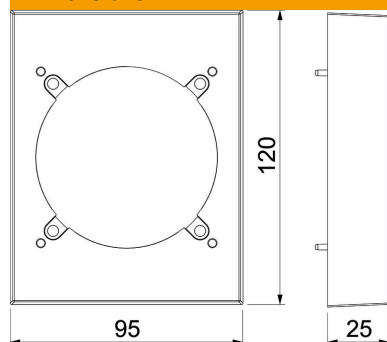

Technical data sheet

CEE flange BRK CEE FL

Item number: 6121124

CEE flange for CEE devices with 70 mm perforation, suitable for Signa Base da-do trunking.

PC/
ABS

Polycarbonate/Acrylnitrile-butadiene-styrene

Master data

Item number	6121124
Type	BRK CEE FL rws
Description 1	CEE flange
Description 2	CEE flange RAL9010
Manufacturer	OBO
Dimension	120x95x25
Colour	Pure white; RAL 9010
Material	Polycarbonate/Acrylnitrile-butadiene-styrene
Smallest sales unit	1
Unit of quantity	Piece
Weight	5.3 kg
Weight unit	kg/100 pc.

Technical data sheet

CEE flange BRK CEE FL

Item number: 6121124

Dimensions

Width	120 mm
Height	95 mm

Technical data

Number of units	1
Number of units, horizontal	1
Anzahl der Einheiten vertikal	1
Surface version	Matt
Fastening type	Screw fastening
Suitable for built-in installations	no
Suitable for device installation ducts	yes
Suitable for underfloor duct socket	no
Suitable for flush-mounted installations	no
Halogen-free	no
Hinged cover	no
Mounting direction	Horizontal and vertical
Text field/inscription field	no
Depth	25 mm
Transparent	no
Concealed	no
With mounting frame	no
Diameter opening	70