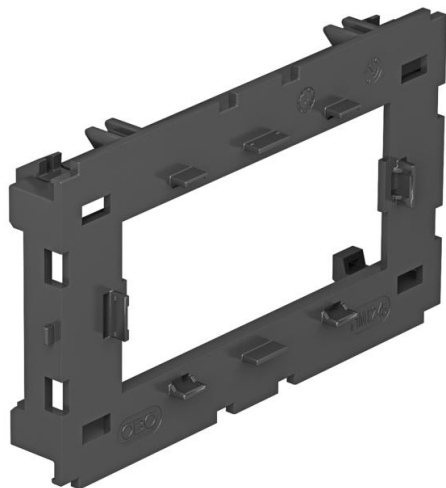

## Mounting support 71MT2, double, for Modul 45®

Item number: 6288576

Front-locking, double mounting support for Modul 45 data technology systems and Modul 45connect protective contact sockets.

PA Polyamide

### Master data

Item number	6288576
Type	71MT2 45
Description 1	Mounting support for Modul 45
Description 2	open version
Manufacturer	OBO
Dimension	15x76x127
Colour	Light grey; RAL 7035
Material	Polyamide
Smallest sales unit	5
Unit of quantity	Piece
Weight	3.05 kg
Weight unit	kg/100 pc.

## Dimensions

Length	127 mm
Width	76 mm
Height	15 mm

## Technical data

Number of units	2
Version for	Open
Fastening track	Other
Halogen-free	yes
With connection compartment	no
Box mounting type	Front
Accessory mounting type	Lock
Strain relief option	no